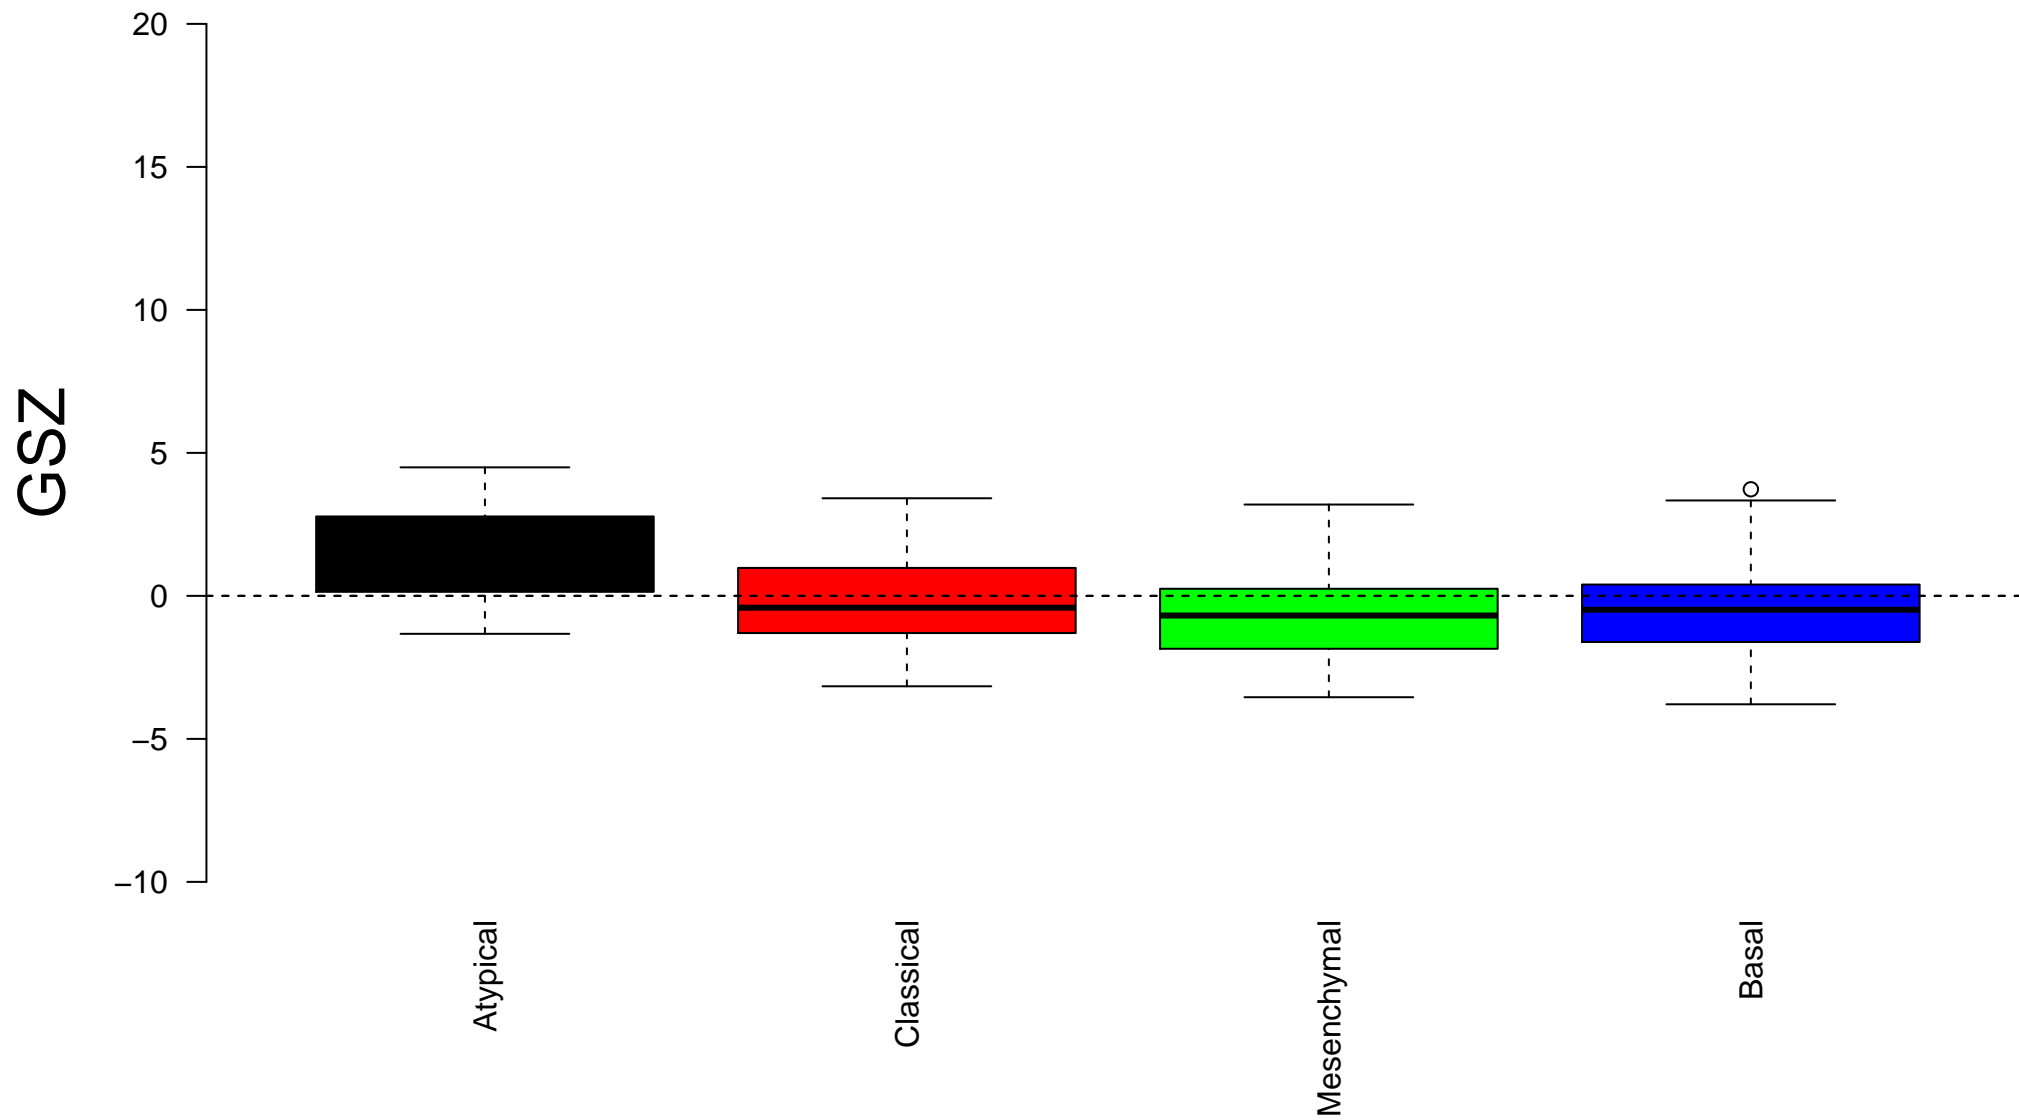

LOPEZ_MESOTHELIOMA_SURVIVAL_OVERALL_UP

LOPEZ_MESOTHELIOMA_SURVIVAL_OVERALL_UP

Enrichment in spots: LOPEZ_MESOTHELIOMA_SURVIVAL_OVERALL_UP

Expression of LOPEZ_MESOTHELIOMA_SURVIVAL_OVERALL_UP in Spot A

Expression of LOPEZ_MESOTHELIOMA_SURVIVAL_OVERALL_UP in Spot B

Expression of LOPEZ_MESOTHELIOMA_SURVIVAL_OVERALL_UP in Spot C

Expression of LOPEZ_MESOTHELIOMA_SURVIVAL_OVERALL_UP in Spot D

Expression of LOPEZ_MESOTHELIOMA_SURVIVAL_OVERALL_UP in Spot E

Expression of LOPEZ_MESOTHELIOMA_SURVIVAL_OVERALL_UP in Spot F

Expression of LOPEZ_MESOTHELIOMA_SURVIVAL_OVERALL_UP in Spot G

Expression of LOPEZ_MESOTHELIOMA_SURVIVAL_OVERALL_UP in Spot H

Expression of LOPEZ_MESOTHELIOMA_SURVIVAL_OVERALL_UP in Spot I

Expression of LOPEZ_MESOTHELIOMA_SURVIVAL_OVERALL_UP in Spot J

Expression of LOPEZ_MESOTHELIOMA_SURVIVAL_OVERALL_UP in Spot K

Expression of LOPEZ_MESOTHELIOMA_SURVIVAL_OVERALL_UP in Spot L

Expression of LOPEZ_MESOTHELIOMA_SURVIVAL_OVERALL_UP in Spot M

Expression of LOPEZ_MESOTHELIOMA_SURVIVAL_OVERALL_UP in Spot N